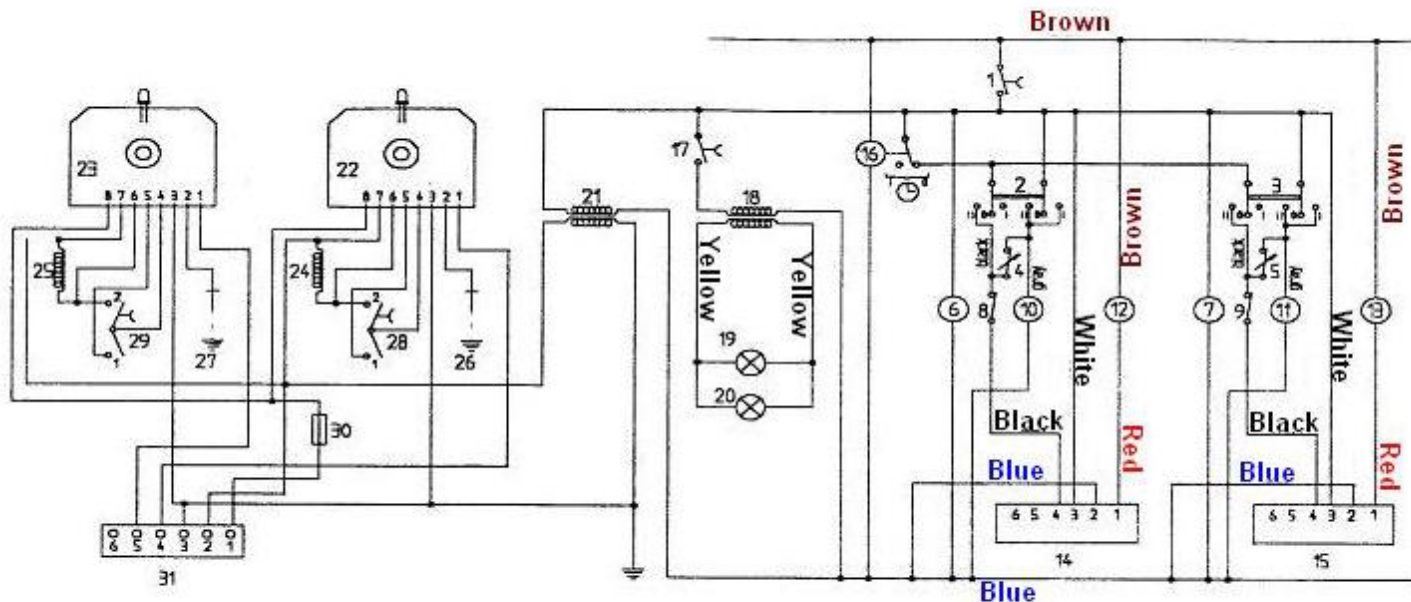

WIRING DIAGRAM AUTOFILL

KEY			
1	Power switch	18	Transformer (light)
2 - 3	Mixer and refrigeration switch	19 - 20	Light bulb (24 V)
4 - 5	Thermostat	21	Transformer (autofill)
6 - 7	Fan motor	22 - 23	Level control P.W.B
8 - 9	Torque switch	24 - 25	Solenoid valve
10 - 11	Gear motor	26 - 27	Level probe
12 - 13	Compressor	28 - 29	Autofill switch
14 - 15	Delay electronic device	30	Fuse
16	Defrost timer	31	Terminal block
17	Light switch		